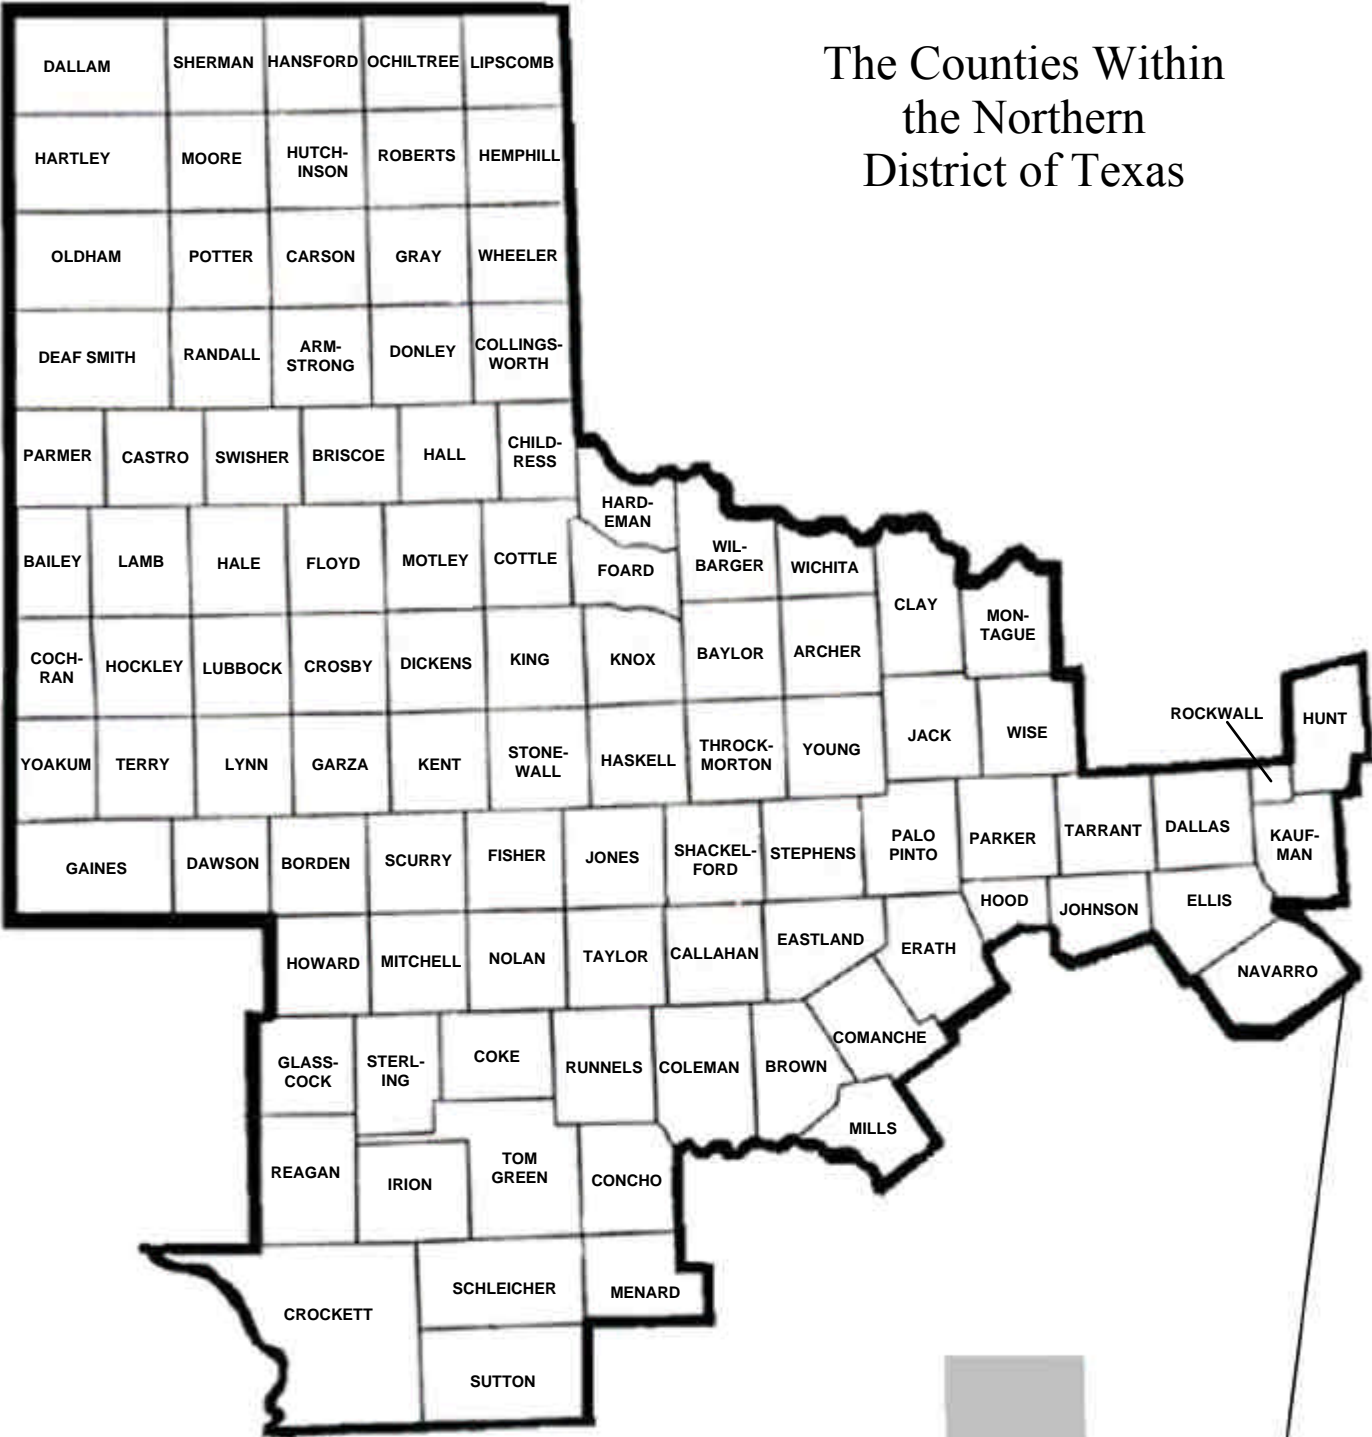

# The Counties Within the Northern District of Texas

Your travel has been restricted to the Northern District of Texas, the boundaries of which are outlined on this map. Travel outside this area requires court approval.

## Counties within the **Northern** District of Texas

Archer, Armstrong, Bailey, Baylor, Borden, Briscoe, Brown, Callahan, Carson, Castro, Childress, Clay, Cochran, Coke, Coleman, Collingsworth, Comanche, Concho, Cottle, Crockett, Crosby, Dallam, Dallas, Dawson, Deaf Smith, Dickens, Donley, Eastland, Edwards, Ellis, Erath, Fisher, Floyd, Foard, Gaines, Garza, Glasscock, Gray, Hale, Hall, Hansford, Hardeman, Hartley, Haskell, Hemphill, Hockley, Hood, Howard, Hunt, Hutchinson, Irion, Jack, Johnson, Jones, Kaufman, Kent, King, Knox, Lamb, Lipscomb, Lubbock, Lynn, Menard, Mills, Mitchell, Montague, Moore, Motley, Navarro, Nolan, Ochiltree, Oldham, Palo Pinto, Parker, Parmer, Potter, Randall, Reagan, Roberts, Rockwall, Runnels, Schleicher, Scurry, Shackelford, Sherman, Stephens, Sterling, Stonewall, Sutton, Swisher, Tarrant, Taylor, Terry, Throckmorton, Tom Green, Wheeler, Wichita, Wilbarger, Wise, Yoakum, and Young