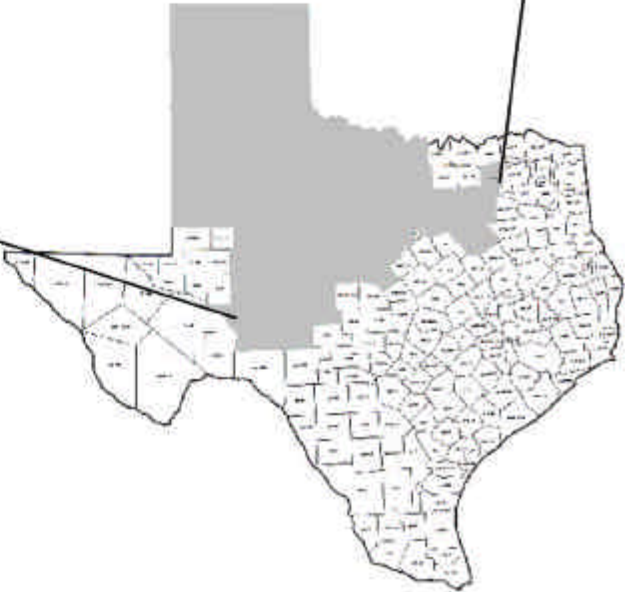

# The Counties Within the Northern District of Texas

Your travel has been restricted to the Northern District of Texas, the boundaries of which are outlined on this map. Travel outside this area requires court approval.

## Counties within the **Northern** District of Texas

Archer, Armstrong, Bailey, Baylor, Borden, Briscoe, Brown, Callahan, Carson, Castro, Childress, Clay, Cochran, Coke, Coleman, Collingsworth, Comanche, Concho, Cottle, Crockett, Crosby, Dallam, Dallas, Dawson, Deaf Smith, Dickens, Donley, Eastland, Edwards, Ellis, Erath, Fisher, Floyd, Foard, Gaines, Garza, Glasscock, Gray, Hale, Hall, Hansford, Hardeman, Hartley, Haskell, Hemphill, Hockley, Hood, Howard, Hunt, Hutchinson, Irion, Jack, Johnson, Jones, Kaufman, Kent, King, Knox, Lamb, Lipscomb, Lubbock, Lynn, Menard, Mills, Mitchell, Montague, Moore, Motley, Navarro, Nolan, Ochiltree, Oldham, Palo Pinto, Parker, Parmer, Potter, Randall, Reagan, Roberts, Rockwall, Runnels, Schleicher, Scurry, Shackelford, Sherman, Stephens, Sterling, Stonewall, Sutton, Swisher, Tarrant, Taylor, Terry, Throckmorton, Tom Green, Wheeler, Wichita, Wilbarger, Wise, Yoakum, and Young